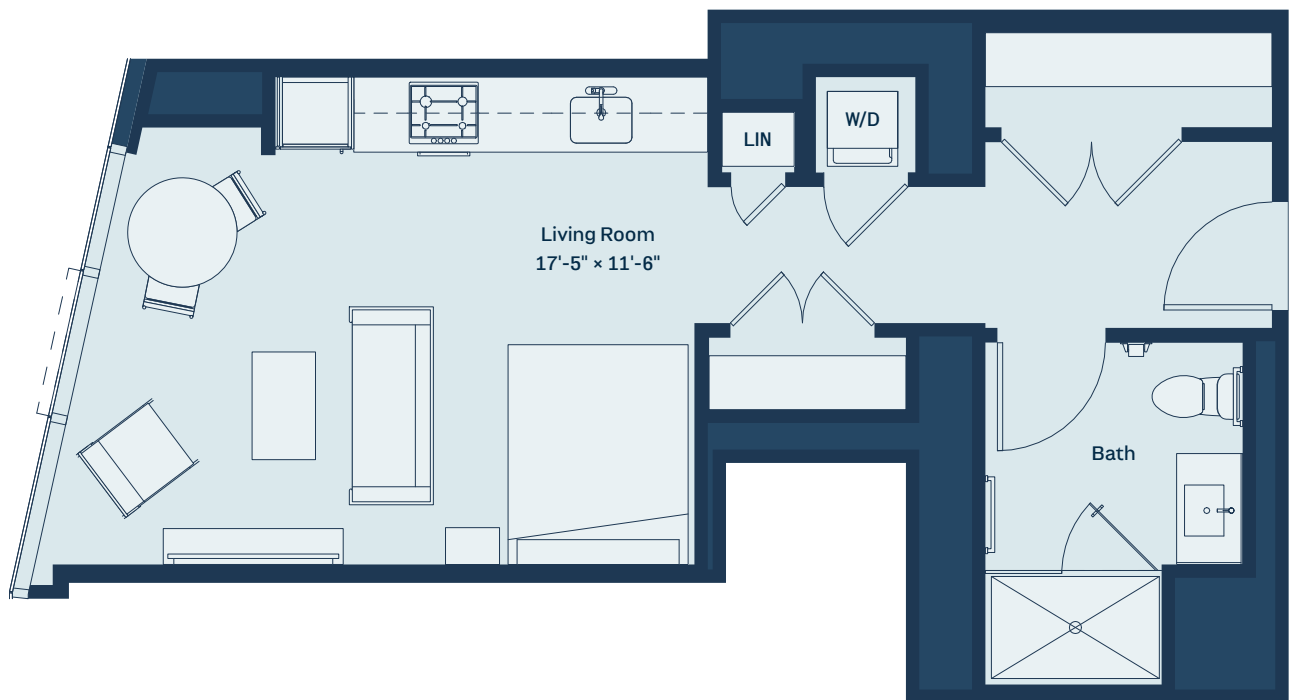

CASCADE

LUXURY APARTMENTS IN LAKESHORE EAST

UNIT 01

LEVEL 2-31
509 SF
STUDIO / 1BATH

Floorplans and dimensions are for reference only. Layout of room sizes, and finishes shall be as constructed. Accuracy of information including measurements is not guaranteed. All advertising, promotional materials, site plans and pricing information associated with the project and the units described herein (including, without limitation, to materials, finish selections and specifications), if any, are preliminary in nature and are subject to change by developer without notice.