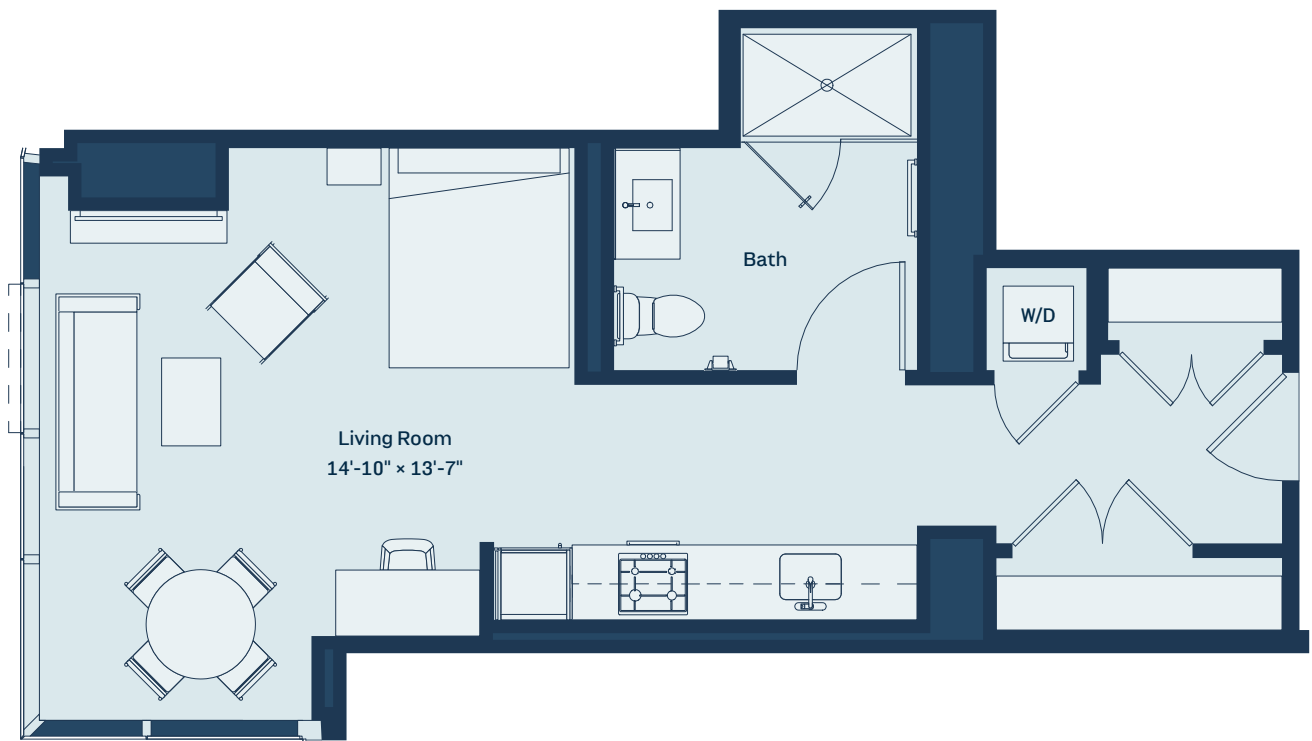

# CASCADE

LUXURY APARTMENTS IN LAKESHORE EAST

## UNIT 02

LEVEL 2-27  
526 SF  
STUDIO / 1BATH

Floorplans and dimensions are for reference only. Layout of room sizes, and finishes shall be as constructed. Accuracy of information including measurements is not guaranteed. All advertising, promotional materials, site plans and pricing information associated with the project and the units described herein (including, without limitation, to materials, finish selections and specifications), if any, are preliminary in nature and are subject to change by developer without notice.