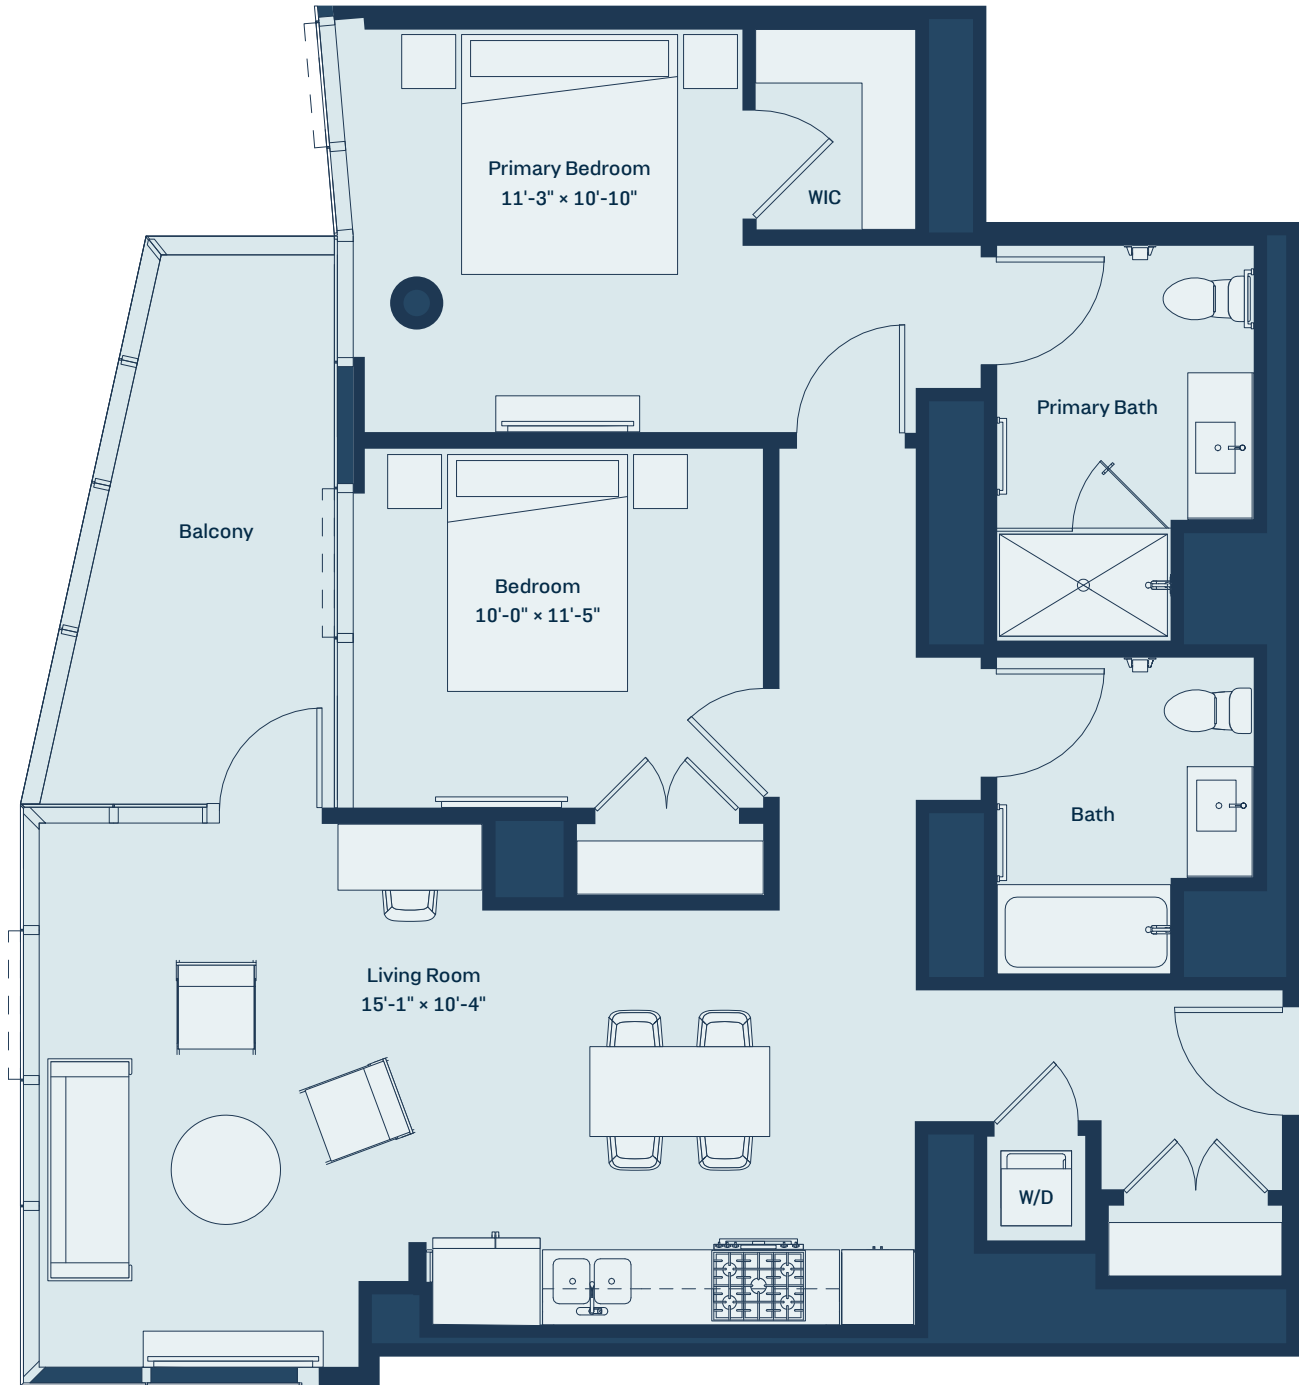

CASCADE

LUXURY APARTMENTS IN LAKESHORE EAST

UNIT 02

LEVEL 33-36
1,077 SF
2BR / 2BATH

Floorplans and dimensions are for reference only. Layout of room sizes, and finishes shall be as constructed. Accuracy of information including measurements is not guaranteed. All advertising, promotional materials, site plans and pricing information associated with the project and the units described herein (including, without limitation, to materials, finish selections and specifications), if any, are preliminary in nature and are subject to change by developer without notice.